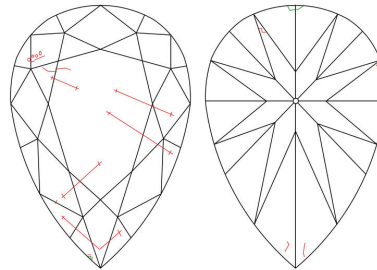

GIA NATURAL DIAMOND GRADING REPORT

October 19, 2021
 GIA Report Number 2408885957
 Shape and Cutting Style Pear Brilliant
 Measurements 8.29 x 5.56 x 3.48 mm

GRADING RESULTS

Carat Weight 1.00 carat
 Color Grade H
 Clarity Grade SI1

ADDITIONAL GRADING INFORMATION

Polish Excellent
 Symmetry Excellent
 Fluorescence Medium Blue

Inscription(s): GIA 2408885957

Comments: Additional twinning wisps, pinpoints and surface graining are not shown.

PROPORTIONS

Profile not to actual proportions

CLARITY CHARACTERISTICS

KEY TO SYMBOLS*

-  Twinning Wisp  Natural
-  Crystal
-  Feather
-  Indented Natural

* Red symbols denote internal characteristics (inclusions). Green or black symbols denote external characteristics (blemishes). Diagram is an approximate representation of the diamond, and symbols shown indicate type, position, and approximate size of clarity characteristics. All clarity characteristics may not be shown. Details of finish are not shown.