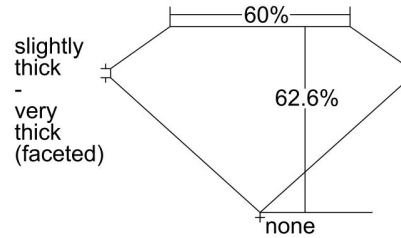

GIA NATURAL DIAMOND GRADING REPORT

October 19, 2021
 GIA Report Number 2408885957
 Shape and Cutting Style Pear Brilliant
 Measurements 8.29 x 5.56 x 3.48 mm

GRADING RESULTS

Carat Weight 1.00 carat
 Color Grade H
 Clarity Grade SI1

ADDITIONAL GRADING INFORMATION

Polish Excellent
 Symmetry Excellent
 Fluorescence Medium Blue

Inscription(s): GIA 2408885957

Comments: Additional twinning wisps, pinpoints and surface graining are not shown.

PROPORTIONS

Profile not to actual proportions

CLARITY CHARACTERISTICS

KEY TO SYMBOLS*

-  Twinning Wisp  Natural
-  Crystal
-  Feather
-  Indented Natural

* Red symbols denote internal characteristics (inclusions). Green or black symbols denote external characteristics (blemishes). Diagram is an approximate representation of the diamond, and symbols shown indicate type, position, and approximate size of clarity characteristics. All clarity characteristics may not be shown. Details of finish are not shown.