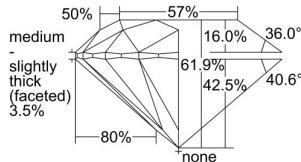

GIA®

FACSIMILE

GIA REPORT 2408972948

Verify this report at GIA.edu

GIA NATURAL DIAMOND DOSSIER®

November 30, 2021
GIA Report Number 2408972948
Shape and Cutting Style ..... Round Brilliant
Measurements ..... 4.27 - 4.30 x 2.66 mm

GRADING RESULTS

Carat Weight ..... 0.30 carat
Color Grade ..... E
Clarity Grade S11
Cut Grade ..... Excellent

ADDITIONAL GRADING INFORMATION

Polish ..... Excellent
Symmetry ..... Excellent
Fluorescence ..... None
Clarity Characteristics ..... Crystal, Cloud
Inscription(s): GIA 2408972948

PROPORTIONS

Profile to actual proportions

GRADING SCALES

GIA COLOR SCALE	GIA CLARITY SCALE	GIA CUT SCALE
D	FLAWLESS	EXCELLENT
E	INTERNALLY FLAWLESS	
F	VVS₁	VERY GOOD
G		
H	VS₁	GOOD
I		
J	VS₂	FAIR
K		
L	SI₁	POOR
M		
N	I₁	
O		
P	I₂	
Q		
R	I₃	
S		
T		
U		
V		
W		
X		
Y		
Z