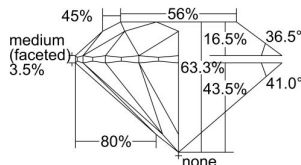

GIA®

FACSIMILE

GIA REPORT 2414008359

Verify this report at GIA.edu

GIA NATURAL DIAMOND DOSSIER®

November 30, 2021
GIA Report Number 2414008359
Shape and Cutting Style ..... Round Brilliant
Measurements ..... 5.66 - 5.69 x 3.59 mm

GRADING RESULTS

Carat Weight ..... 0.71 carat
Color Grade ..... K
Clarity Grade S11
Cut Grade ..... Excellent

ADDITIONAL GRADING INFORMATION

Polish ..... Excellent
Symmetry ..... Excellent
Fluorescence ..... Faint
Clarity Characteristics ..... Cloud
Inscription(s): GIA 2414008359

PROPORTIONS

Profile to actual proportions

GRADING SCALES

GIA COLOR SCALE	GIA CLARITY SCALE	GIA CUT SCALE	
D	FLAWLESS	EXCELLENT	
E	INTERNALLY FLAWLESS		
F		VVS₁	VERY GOOD
G	VVS₂		
H	VS₁	GOOD	
I	VS₂		
J	S1₁	FAIR	
K	S1₂		
L	I₁	POOR	
M	I₂		
N	I₃		
O			
P			
Q			
R			
S			
T			
U			
V			
W			
X			
Y			
Z