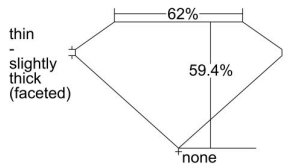

GIA®

FACSIMILE

GIA REPORT 2414011041

Verify this report at GIA.edu

GIA NATURAL DIAMOND DOSSIER®

November 30, 2021
GIA Report Number 2414011041
Shape and Cutting Style ..... Heart Brilliant
Measurements ..... 4.37 x 5.18 x 3.08 mm

GRADING RESULTS

Carat Weight ..... 0.42 carat
Color Grade ..... D
Clarity Grade SI1

ADDITIONAL GRADING INFORMATION

Polish ..... Excellent
Symmetry ..... Very Good
Fluorescence ..... None
Clarity Characteristics ..... Crystal
Inscription(s): GIA 2414011041

PROPORTIONS

Profile not to actual proportions

GRADING SCALES

GIA COLOR SCALE		GIA CLARITY SCALE			
COLORLESS	D	VERY VERY SLIGHTLY INCLUDED	FLAWLESS		
	E		INTERNALLY FLAWLESS		
	F	VERY SLIGHTLY INCLUDED	VVS₁		
	G		VVS₂		
	H		VS₁		
	NEAR COLORLESS	I	SLIGHTLY INCLUDED	VS₂	
		J		SI₁	
		FAINT	K	INCLUDED	SI₂
			L		I₁
			M		I₂
VERT LIGHT	N	LIGHT	I₃		
	O				
	P				
	Q				
	R