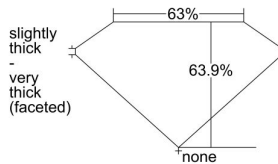

GIA®

FACSIMILE

GIA REPORT 2414173935

Verify this report at GIA.edu

GIA NATURAL DIAMOND DOSSIER®

December 08, 2021
GIA Report Number 2414173935
Shape and Cutting Style ..... Heart Brilliant
Measurements ..... 4.15 x 4.96 x 3.17 mm

GRADING RESULTS

Carat Weight ..... 0.40 carat
Color Grade ..... H
Clarity Grade SI1

ADDITIONAL GRADING INFORMATION

Polish ..... Very Good
Symmetry ..... Good
Fluorescence ..... Medium Blue
Clarity Characteristics ..... Cloud
Inscription(s): GIA 2414173935

PROPORTIONS

Profile not to actual proportions

GRADING SCALES

GIA COLOR SCALE		GIA CLARITY SCALE			
COLORLESS	D	VERY VERY SLIGHTLY INCLUDED	FLAWLESS		
	E		INTERNALLY FLAWLESS		
	F		VVS₁		
	NEAR COLORLESS	G	VERY SLIGHTLY INCLUDED	VVS₂	
		H		VS₁	
		FANT	I	SLIGHTLY INCLUDED	VS₂
			J		SI₁
	LIGHT	K	INCLUDED	SI₂	
		L		I₁	
		M		I₂	
VERY LIGHT		N	INCLUDED	I₃	
		O			
		P			
LIGHT		Q			
		R			
	S				
	T				
	U				
	V				
	W				
	X				
	Y				
	Z