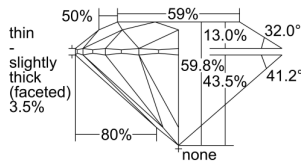

GIA®

FACSIMILE

GIA REPORT 2414472448

Verify this report at GIA.edu

GIA NATURAL DIAMOND DOSSIER®

December 02, 2021
GIA Report Number 2414472448
Shape and Cutting Style ..... Round Brilliant
Measurements ..... 4.38 - 4.41 x 2.63 mm

GRADING RESULTS

Carat Weight ..... 0.30 carat
Color Grade ..... E
Clarity Grade VVS2
Cut Grade ..... Excellent

ADDITIONAL GRADING INFORMATION

Polish ..... Excellent
Symmetry ..... Excellent
Fluorescence ..... Medium Blue
Clarity Characteristics..... Pinpoint, Indented Natural, Cloud
Inscription(s): GIA 2414472448

PROPORTIONS

Profile to actual proportions

GRADING SCALES

GIA COLOR SCALE	GIA CLARITY SCALE	GIA CUT SCALE	
D	FLAWLESS	EXCELLENT	
E	INTERNALLY FLAWLESS		
F		VVS₁	VERY GOOD
G	VVS₂		
H	VS₁	GOOD	
I	VS₂		
J	SI₁	FAIR	
K	SI₂		
L	I₁	POOR	
M	I₂		
N	I₃		
O			
P			
Q			
R			
S			
T			
U			
V			
W			
X			
Y			
Z