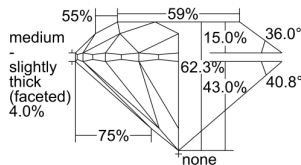

GIA®

FACSIMILE

GIA REPORT 2414569672

Verify this report at GIA.edu

GIA NATURAL DIAMOND DOSSIER®

December 17, 2021
GIA Report Number 2414569672
Shape and Cutting Style ..... Round Brilliant
Measurements ..... 5.90 - 5.94 x 3.69 mm

GRADING RESULTS

Carat Weight ..... 0.81 carat
Color Grade ..... H
Clarity Grade VS1
Cut Grade ..... Excellent

ADDITIONAL GRADING INFORMATION

Polish ..... Excellent
Symmetry ..... Excellent
Fluorescence ..... None
Clarity Characteristics ..... Cloud, Pinpoint
Inscription(s): GIA 2414569672

PROPORTIONS

Profile to actual proportions

GRADING SCALES

GIA COLOR SCALE

COLORLESS	D
	E
	F
	G
	H
	I
	J
NEAR COLORLESS	K
	L
Faint	M
	N
	O
	P
Very Light	R
	S
	T
	U
	V
Light	W
	X
	Y
	Z

GIA CLARITY SCALE

FLAWLESS	VERY VERY SLIGHTLY INCLUDED	VS₁	VS₂	VS₁	SI₁	SI₂	I₁	I₂	I₃	
										FLAWLESS
INTERNALLY FLAWLESS	VERY SLIGHTLY INCLUDED									

GIA CUT SCALE

EXCELLENT
VERY GOOD
GOOD
FAIR
POOR