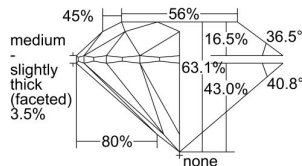

GIA®

FACSIMILE

GIA REPORT 2414575930

Verify this report at GIA.edu

GIA NATURAL DIAMOND DOSSIER®

December 09, 2021
GIA Report Number 2414575930
Shape and Cutting Style ..... Round Brilliant
Measurements ..... 4.45 - 4.48 x 2.82 mm

GRADING RESULTS

Carat Weight ..... 0.34 carat
Color Grade ..... D
Clarity Grade VS1
Cut Grade ..... Excellent

ADDITIONAL GRADING INFORMATION

Polish ..... Excellent
Symmetry ..... Excellent
Fluorescence ..... None
Clarity Characteristics ..... Cloud, Indented Natural
Inscription(s): GIA 2414575930

PROPORTIONS

Profile to actual proportions

GRADING SCALES

GIA COLOR SCALE	GIA CLARITY SCALE	GIA CUT SCALE
D	FLAWLESS	EXCELLENT
E	INTERNALLY FLAWLESS	
F	VVS₁	VERY GOOD
G		
H	VS₁	GOOD
I		
J	VS₂	FAIR
K		
L	SI₁	POOR
M		
N	SI₂	
O		
P	I₁	
R		
S	I₂	
T		
U	I₃	
V		
W		
X		
Y		
Z