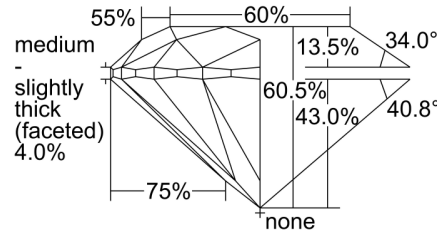

**GIA NATURAL DIAMOND GRADING REPORT**

December 16, 2021  
 GIA Report Number ..... 2414577973  
 Shape and Cutting Style ..... Round Brilliant  
 Measurements ..... 6.54 - 6.59 x 3.97 mm

**GRADING RESULTS**

Carat Weight ..... 1.06 carat  
 Color Grade ..... L  
 Clarity Grade ..... VS1  
 Cut Grade ..... Excellent

**ADDITIONAL GRADING INFORMATION**

Polish ..... Excellent  
 Symmetry ..... Excellent  
 Fluorescence ..... Faint  
 Inscription(s): GIA 2414577973  
**Comments:** Additional clouds are not shown.

**PROPORTIONS**

Profile to actual proportions

**CLARITY CHARACTERISTICS**

**KEY TO SYMBOLS\***

- Crystal
- ⊗ Cloud
- ▲ Natural

\* Red symbols denote internal characteristics (inclusions). Green or black symbols denote external characteristics (blemishes). Diagram is an approximate representation of the diamond, and symbols shown indicate type, position, and approximate size of clarity characteristics. All clarity characteristics may not be shown. Details of finish are not shown.