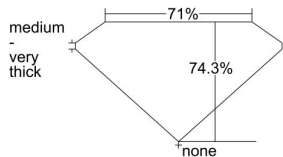

GIA®

FACSIMILE

GIA REPORT 2414663970

Verify this report at GIA.edu

GIA NATURAL DIAMOND DOSSIER®

December 22, 2021
GIA Report Number 2414663970
Shape and Cutting Style ..... Square Modified Brilliant
Measurements ..... 4.83 x 4.72 x 3.51 mm

GRADING RESULTS

Carat Weight ..... 0.70 carat
Color Grade ..... H
Clarity Grade VVS2

ADDITIONAL GRADING INFORMATION

Polish ..... Excellent
Symmetry ..... Very Good
Fluorescence ..... Faint
Clarity Characteristics..... Indented Natural, Pinpoint, Natural
Inspection(s): GIA 2414663970

PROPORTIONS

Profile not to actual proportions

GRADING SCALES

GIA COLOR SCALE		GIA CLARITY SCALE			
COLORLESS	D	VERY VERY SLIGHTLY INCLUDED	FLAWLESS		
	E		INTERNALLY FLAWLESS		
	F	VERY SLIGHTLY INCLUDED	VVS₁		
	G		VVS₂		
	H		VS₁		
	NEAR COLORLESS	I	SLIGHTLY INCLUDED	VS₂	
		J		SI₁	
		FAINT	K	INCLUDED	SI₂
			L		I₁
			M		I₂
VERT LIGHT	N	INCLUDED	I₃		
	O				
	P				
	Q				
	R				
LIGHT	S				
	T				
	U				
	V				
	W				
X					
Y					
Z