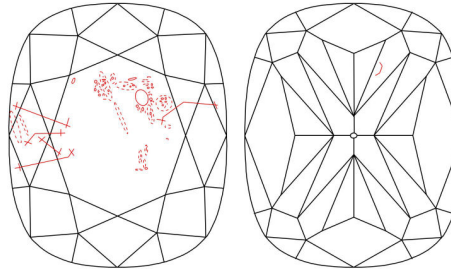

GIA NATURAL DIAMOND GRADING REPORT

July 24, 2024
 GIA Report Number 2414722193
 Shape and Cutting Style Cushion Modified Brilliant
 Measurements 7.93 x 6.76 x 4.27 mm

GRADING RESULTS

Carat Weight 2.00 carat
 Color Grade J
 Clarity Grade SI2

ADDITIONAL GRADING INFORMATION

Polish Excellent
 Symmetry Excellent
 Fluorescence None
 Inscription(s): GIA 2414722193

Comments: Additional twinning wisps, additional clouds, pinpoints and surface graining are not shown.

PROPORTIONS

Profile not to actual proportions

CLARITY CHARACTERISTICS

KEY TO SYMBOLS*

-  Twinning Wisp
-  Crystal
-  Cloud
-  Feather
-  Needle

* Red symbols denote internal characteristics (inclusions). Green or black symbols denote external characteristics (blemishes). Diagram is an approximate representation of the diamond, and symbols shown indicate type, position, and approximate size of clarity characteristics. All clarity characteristics may not be shown. Details of finish are not shown.