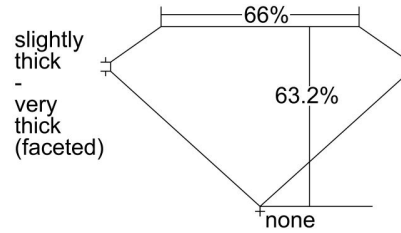

GIA NATURAL DIAMOND GRADING REPORT

July 24, 2024
 GIA Report Number 2414722193
 Shape and Cutting Style Cushion Modified Brilliant
 Measurements 7.93 x 6.76 x 4.27 mm

GRADING RESULTS

Carat Weight 2.00 carat
 Color Grade J
 Clarity Grade SI2

PROPORTIONS

Profile not to actual proportions

CLARITY CHARACTERISTICS

KEY TO SYMBOLS*

-  Twinning Wisp
-  Crystal
-  Cloud
-  Feather
-  Needle

* Red symbols denote internal characteristics (inclusions). Green or black symbols denote external characteristics (blemishes). Diagram is an approximate representation of the diamond, and symbols shown indicate type, position, and approximate size of clarity characteristics. All clarity characteristics may not be shown. Details of finish are not shown.