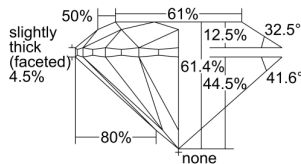

GIA®

FACSIMILE

GIA REPORT 2414785481

Verify this report at GIA.edu

GIA NATURAL DIAMOND DOSSIER®

December 27, 2021
GIA Report Number 2414785481
Shape and Cutting Style ..... Round Brilliant
Measurements ..... 5.07 - 5.10 x 3.12 mm

GRADING RESULTS

Carat Weight ..... 0.50 carat
Color Grade ..... E
Clarity Grade S11
Cut Grade ..... Excellent

ADDITIONAL GRADING INFORMATION

Polish ..... Very Good
Symmetry ..... Excellent
Fluorescence ..... Medium Blue
Clarity Characteristics..... Crystal, Feather, Cloud
Inspection(s): GIA 2414785481

PROPORTIONS

Profile to actual proportions