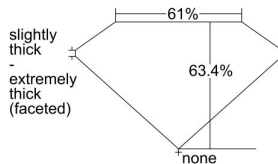

GIA®

FACSIMILE

GIA REPORT 2414894449

Verify this report at GIA.edu

GIA NATURAL DIAMOND DOSSIER®

January 20, 2022
GIA Report Number 2414894449
Shape and Cutting Style ..... Heart Brilliant
Measurements ..... 4.90 x 5.82 x 3.69 mm

GRADING RESULTS

Carat Weight ..... 0.64 carat
Color Grade ..... E
Clarity Grade VS2

ADDITIONAL GRADING INFORMATION

Polish ..... Very Good
Symmetry ..... Very Good
Fluorescence ..... None
Clarity Characteristics ..... Crystal, Feather
Inscription(s): GIA 2414894449

PROPORTIONS

Profile not to actual proportions

GRADING SCALES

GIA COLOR SCALE		GIA CLARITY SCALE		
COLORLESS	D	VERY VERY SLIGHTLY INCLUDED	FLAWLESS	
	E		INTERNALLY FLAWLESS	
	F		VVS₁	
	G		VVS₂	
	H		VS₁	
	I		VS₂	
	NEAR COLORLESS	J	SLIGHTLY INCLUDED	SI₁
		K		SI₂
		L		I₁
		M		I₂
N		I₃		
O				
FAINT	P	INCLUDED		
	Q			
	R			
	S			
	T			
	U			
VERT LIGHT	V			
	W			
	X			
	Y			
LIGHT	Z