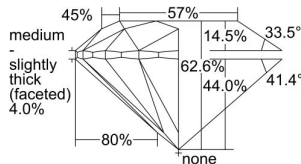

GIA®

FACSIMILE

GIA REPORT 2414907845

Verify this report at GIA.edu

GIA NATURAL DIAMOND DOSSIER®

January 24, 2022
GIA Report Number 2414907845
Shape and Cutting Style ..... Round Brilliant
Measurements ..... 5.05 - 5.09 x 3.17 mm

GRADING RESULTS

Carat Weight ..... 0.50 carat
Color Grade ..... D
Clarity Grade VS1
Cut Grade ..... Excellent

ADDITIONAL GRADING INFORMATION

Polish ..... Excellent
Symmetry ..... Excellent
Fluorescence ..... Faint
Clarity Characteristics ..... Crystal, Pinpoint
Inscription(s): GIA 2414907845

PROPORTIONS

Profile to actual proportions

GRADING SCALES

GIA COLOR SCALE	GIA CLARITY SCALE	GIA CUT SCALE
D	FLAWLESS	EXCELLENT
E	FLAWLESS	
F	INTERNALLY FLAWLESS	VERY GOOD
G	FLAWLESS	
H	VVS₁	GOOD
I	VVS₂	
J	VS₁	FAIR
K	VS₂	
L	SI₁	POOR
M	SI₂	
N	I₁	
O	I₂	
P	I₃	
Q		
R		
S		
T		
U		
V		
W		
X		
Y		
Z