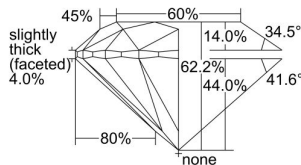

GIA®

FACSIMILE

GIA NATURAL DIAMOND DOSSIER®

January 19, 2022
GIA Report Number 2414962664
Shape and Cutting Style ..... Round Brilliant
Measurements ..... 3.74 - 3.77 x 2.34 mm

GRADING RESULTS

Carat Weight ..... 0.20 carat
Color Grade ..... D
Clarity Grade VS1
Cut Grade ..... Excellent

ADDITIONAL GRADING INFORMATION

Polish ..... Excellent
Symmetry ..... Excellent
Fluorescence ..... Faint
Clarity Characteristics..... Crystal, Pinpoint
Inscription(s): GIA 2414962664

GIA REPORT 2414962664

Verify this report at GIA.edu

PROPORTIONS

Profile to actual proportions

GRADING SCALES

GIA COLOR SCALE	GIA CLARITY SCALE	GIA CUT SCALE	
D	FLAWLESS	EXCELLENT	
E	INTERNALLY FLAWLESS		
F		VVS₁	VERY GOOD
G	VVS₂		
H	VS₁	GOOD	
I	VS₂		
J	SI₁	FAIR	
K	SI₂		
L	I₁	POOR	
M	I₂		
N	I₃		
O			
P			
Q			
R			
S			
T			
U			
V			
W			
X			
Y			
Z