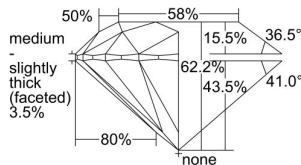

GIA®

FACSIMILE

GIA REPORT 2416007884

Verify this report at GIA.edu

GIA NATURAL DIAMOND DOSSIER®

November 29, 2021
GIA Report Number 2416007884
Shape and Cutting Style ..... Round Brilliant
Measurements ..... 5.27 - 5.30 x 3.29 mm

GRADING RESULTS

Carat Weight ..... 0.56 carat
Color Grade ..... F
Clarity Grade VS1
Cut Grade ..... Excellent

ADDITIONAL GRADING INFORMATION

Polish ..... Excellent
Symmetry ..... Excellent
Fluorescence ..... None
Clarity Characteristics ..... Crystal, Pinpoint
Inscription(s): GIA 2416007884

PROPORTIONS

Profile to actual proportions

GRADING SCALES

GIA COLOR SCALE	GIA CLARITY SCALE	GIA CUT SCALE	
D	FLAWLESS	EXCELLENT	
E	INTERNALLY FLAWLESS		
F		VVS₁	VERY GOOD
G	VVS₂		
H	VS₁	GOOD	
I	VS₂		
J	SI₁	FAIR	
K	SI₂		
L	I₁	POOR	
M			I₂
N	I₃		
O			
P			
Q			
R			
S			
T			
U			
V			
W			
X			
Y			
Z