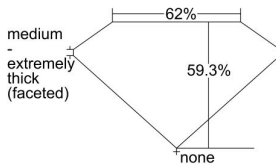

GIA®

FACSIMILE

GIA REPORT 2416013834

Verify this report at GIA.edu

GIA NATURAL DIAMOND DOSSIER®

November 30, 2021
GIA Report Number 2416013834
Shape and Cutting Style ..... Heart Brilliant
Measurements ..... 4.42 x 5.13 x 3.04 mm

GRADING RESULTS

Carat Weight ..... 0.41 carat
Color Grade ..... E
Clarity Grade VS1

ADDITIONAL GRADING INFORMATION

Polish ..... Excellent
Symmetry ..... Very Good
Fluorescence ..... None
Clarity Characteristics ..... Cloud
Inscription(s): GIA 2416013834

PROPORTIONS

Profile not to actual proportions

GRADING SCALES

GIA COLOR SCALE		GIA CLARITY SCALE			
COLORLESS	D	VERY VERY SLIGHTLY INCLUDED	FLAWLESS		
	E		INTERNALLY FLAWLESS		
	F	VERY SLIGHTLY INCLUDED	VVS₁		
	G		VVS₂		
	H		VS₁		
	NEAR COLORLESS	I	SLIGHTLY INCLUDED	VS₂	
		J		SI₁	
		FAINT	K	INCLUDED	SI₂
			L		I₁
			M		I₂
VERT LIGHT	N	LIGHT	I₃		
	O				
	P				
	Q				
	R