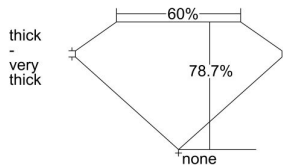

GIA®

FACSIMILE

GIA REPORT 2416163959

Verify this report at GIA.edu

GIA NATURAL DIAMOND DOSSIER®

November 09, 2021
GIA Report Number 2416163959
Shape and Cutting Style ..... Square Modified Brilliant
Measurements ..... 5.03 x 5.00 x 3.94 mm

GRADING RESULTS

Carat Weight ..... 0.84 carat
Color Grade ..... G
Clarity Grade VVS1

ADDITIONAL GRADING INFORMATION

Polish ..... Excellent
Symmetry ..... Very Good
Fluorescence ..... None
Clarity Characteristics ..... Chip
Inscription(s): GIA 2416163959

PROPORTIONS

Profile not to actual proportions

GRADING SCALES

GIA COLOR SCALE		GIA CLARITY SCALE			
COLORLESS	D	VERY VERY SLIGHTLY INCLUDED	FLAWLESS		
	E		INTERNALLY FLAWLESS		
	F		VVS₁		
	NEAR COLORLESS	G	VVS₂		
		H	VERY SLIGHTLY INCLUDED	VS₁	
		I		VS₂	
		FAINT	J	SLIGHTLY INCLUDED	SI₁
	K		SI₂		
	L		INCLUDED		I₁
	M			I₂	
N	I₃				
VERT LIGHT	O				
	P				
	Q				
	R				
	LIGHT	S			
		T			
		U			
		V			
W					
X					
Y					
Z