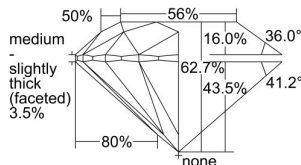

GIA®

FACSIMILE

GIA REPORT 2416308574

Verify this report at GIA.edu

GIA NATURAL DIAMOND DOSSIER®

November 18, 2021
GIA Report Number 2416308574
Shape and Cutting Style ..... Round Brilliant
Measurements ..... 5.10 - 5.13 x 3.20 mm

GRADING RESULTS

Carat Weight ..... 0.51 carat
Color Grade ..... E
Clarity Grade S11
Cut Grade ..... Excellent

ADDITIONAL GRADING INFORMATION

Polish ..... Excellent
Symmetry ..... Excellent
Fluorescence ..... None
Clarity Characteristics ..... Cloud, Crystal
Inscription(s): GIA 2416308574

PROPORTIONS

Profile to actual proportions

GRADING SCALES

GIA COLOR SCALE

COLORED	D
	E
	F
	G
	H
	I
	J
NEAR COLORLESS	K
	L
Faint	M
	N
	O
	P
	Q
	R
	S
	T
	U
	V
	W
	X
	Y
Light	Z

GIA CLARITY SCALE

VERY VERY SLIGHTLY INCLUDED	FLAWLESS
	INTERNALLY FLAWLESS
VERY SLIGHTLY INCLUDED	VVS₁
	VVS₂
SLIGHTLY INCLUDED	VS₁
	VS₂
INCLUDED	S1₁
	S1₂
	I₁
	I₂
	I₃

GIA CUT SCALE

EXCELLENT
VERY GOOD
GOOD
FAIR
POOR