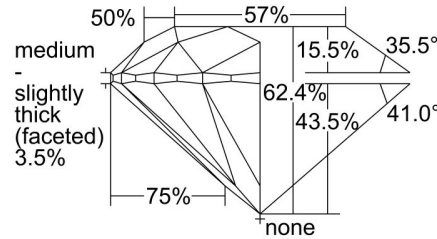

GIA NATURAL DIAMOND GRADING REPORT

November 29, 2021  
 GIA Report Number ..... 2416322642  
 Shape and Cutting Style ..... Round Brilliant  
 Measurements ..... 8.04 - 8.07 x 5.02 mm

GRADING RESULTS

Carat Weight ..... 2.02 carat  
 Color Grade ..... J  
 Clarity Grade ..... VVS1  
 Cut Grade ..... Excellent

ADDITIONAL GRADING INFORMATION

Polish ..... Excellent  
 Symmetry ..... Excellent  
 Fluorescence ..... Faint  
 Inscription(s): GIA 2416322642

PROPORTIONS

Profile to actual proportions

CLARITY CHARACTERISTICS

KEY TO SYMBOLS\*

-  Feather
-  Natural

\* Red symbols denote internal characteristics (inclusions). Green or black symbols denote external characteristics (blemishes). Diagram is an approximate representation of the diamond, and symbols shown indicate type, position, and approximate size of clarity characteristics. All clarity characteristics may not be shown. Details of finish are not shown.