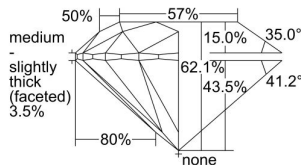

GIA®

FACSIMILE

GIA REPORT

2416386174

Verify this report at GIA.edu

GIA NATURAL DIAMOND DOSSIER®

November 29, 2021
GIA Report Number 2416386174
Shape and Cutting Style ..... Round Brilliant
Measurements ..... 4.88 - 4.90 x 3.04 mm

GRADING RESULTS

Carat Weight ..... 0.44 carat
Color Grade ..... E
Clarity Grade VS2
Cut Grade ..... Excellent

ADDITIONAL GRADING INFORMATION

Polish ..... Excellent
Symmetry ..... Excellent
Fluorescence ..... Faint
Clarity Characteristics ..... Crystal
Inscription(s): GIA 2416386174

PROPORTIONS

Profile to actual proportions

GRADING SCALES

GIA COLOR SCALE	GIA CLARITY SCALE	GIA CUT SCALE
D	FLAWLESS	EXCELLENT
E	INTERNALLY FLAWLESS	
F	VVS₁	VERY GOOD
G		
H	VS₁	GOOD
I		
J	VS₂	FAIR
K		
L	SI₁	POOR
M		
N	I₁	
O		
P	I₂	
R		
S	I₃	
T		
U		
V		
W		
X		
Y		
Z