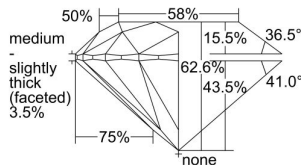

GIA®

FACSIMILE

GIA REPORT 2416414782

Verify this report at GIA.edu

GIA NATURAL DIAMOND DOSSIER®

November 27, 2021
GIA Report Number 2416414782
Shape and Cutting Style ..... Round Brilliant
Measurements ..... 5.09 - 5.14 x 3.20 mm

GRADING RESULTS

Carat Weight ..... 0.51 carat
Color Grade ..... J
Clarity Grade S11
Cut Grade ..... Excellent

ADDITIONAL GRADING INFORMATION

Polish ..... Excellent
Symmetry ..... Excellent
Fluorescence ..... None
Clarity Characteristics ..... Cloud
Inscription(s): GIA 2416414782

PROPORTIONS

Profile to actual proportions

GRADING SCALES

GIA COLOR SCALE	GIA CLARITY SCALE	GIA CUT SCALE	
D	FLAWLESS	EXCELLENT	
E	INTERNALLY FLAWLESS		
F		VVS₁	VERY GOOD
G	VVS₂		
H	VS₁	GOOD	
I	VS₂		
J	S1₁	FAIR	
K	S1₂		
L	I₁	POOR	
M	I₂		
N	I₃		
O			
P			
Q			
R			
S			
T			
U			
V			
W			
X			
Y			
Z