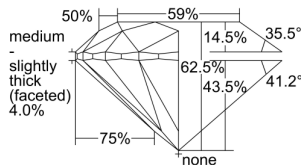

GIA®

FACSIMILE

GIA REPORT 2416598650

Verify this report at GIA.edu

GIA NATURAL DIAMOND DOSSIER®

December 11, 2021
GIA Report Number 2416598650
Shape and Cutting Style ..... Round Brilliant
Measurements ..... 5.08 - 5.11 x 3.19 mm

GRADING RESULTS

Carat Weight ..... 0.51 carat
Color Grade ..... G
Clarity Grade VS1
Cut Grade ..... Excellent

ADDITIONAL GRADING INFORMATION

Polish ..... Excellent
Symmetry ..... Excellent
Fluorescence ..... Faint
Clarity Characteristics ..... Cloud
Inscription(s): GIA 2416598650

PROPORTIONS

Profile to actual proportions

GRADING SCALES

GIA COLOR SCALE	GIA CLARITY SCALE	GIA CUT SCALE	
D	FLAWLESS	EXCELLENT	
E	INTERNALLY FLAWLESS		
F		VVS₁	VERY GOOD
G	VVS₂		
H	VS₁	GOOD	
I	VS₂		
J	SI₁	FAIR	
K	SI₂		
L	I₁	POOR	
M	I₂		
N	I₃		
O			
P			
Q			
R			
S			
T			
U			
V			
W			
X			
Y			
Z