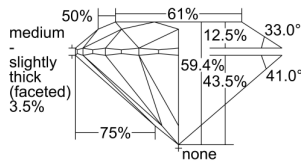

GIA®

FACSIMILE

GIA REPORT 2416643234

Verify this report at GIA.edu

GIA NATURAL DIAMOND DOSSIER®

December 15, 2021
GIA Report Number 2416643234
Shape and Cutting Style ..... Round Brilliant
Measurements ..... 3.69 - 3.70 x 2.20 mm

GRADING RESULTS

Carat Weight ..... 0.18 carat
Color Grade I
Clarity Grade SI1
Cut Grade ..... Excellent

ADDITIONAL GRADING INFORMATION

Polish ..... Very Good
Symmetry ..... Excellent
Fluorescence ..... Faint
Clarity Characteristics ..... Crystal
Inscription(s): GIA 2416643234

PROPORTIONS

Profile to actual proportions

GRADING SCALES

GIA COLOR SCALE	GIA CLARITY SCALE	GIA CUT SCALE	
D	FLAWLESS	EXCELLENT	
E	INTERNALLY FLAWLESS		
F		VVS₁	VERY GOOD
G	VVS₂		
H	VS₁	GOOD	
I	VS₂		
J	SI₁	FAIR	
K	SI₂		
L	I₁	POOR	
M	I₂		
N	I₃		
O			
P			
Q			
R			
S			
T			
U			
V			
W			
X			
Y			
Z