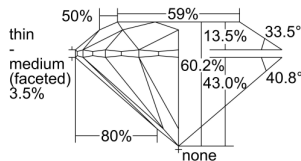

GIA®

FACSIMILE

GIA REPORT 2416697288

Verify this report at GIA.edu

GIA NATURAL DIAMOND DOSSIER®

December 27, 2021
GIA Report Number 2416697288
Shape and Cutting Style ..... Round Brilliant
Measurements ..... 5.14 - 5.16 x 3.10 mm

GRADING RESULTS

Carat Weight ..... 0.50 carat
Color Grade ..... E
Clarity Grade S11
Cut Grade ..... Excellent

ADDITIONAL GRADING INFORMATION

Polish ..... Excellent
Symmetry ..... Excellent
Fluorescence ..... None
Clarity Characteristics ..... Cloud
Inscription(s): GIA 2416697288

PROPORTIONS

Profile to actual proportions

GRADING SCALES

GIA COLOR SCALE	GIA CLARITY SCALE	GIA CUT SCALE	
D	FLAWLESS	EXCELLENT	
E	INTERNALLY FLAWLESS		
F		VVS₁	VERY GOOD
G	VVS₂		
H	VS₁	GOOD	
I	VS₂		
J	S1₁	FAIR	
K	S1₂		
L	I₁	POOR	
M	I₂		
N	I₃		
O			
P			
Q			
R			
S			
T			
U			
V			
W			
X			
Y			
Z