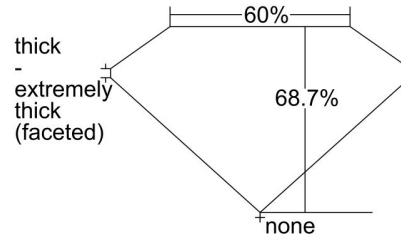

GIA NATURAL DIAMOND GRADING REPORT

January 13, 2022  
 GIA Report Number ..... 2416863598  
 Shape and Cutting Style ..... Cushion Modified Brilliant  
 Measurements ..... 6.76 x 6.45 x 4.43 mm

GRADING RESULTS

Carat Weight ..... 1.66 carat  
 Color Grade ..... J  
 Clarity Grade ..... S11

ADDITIONAL GRADING INFORMATION

Polish ..... Excellent  
 Symmetry ..... Excellent  
 Fluorescence ..... None  
 Inscription(s): GIA 2416863598  
**Comments:** Pinpoints are not shown.

PROPORTIONS

Profile not to actual proportions

CLARITY CHARACTERISTICS

KEY TO SYMBOLS\*

-  Cloud
-  Crystal
-  Needle

\* Red symbols denote internal characteristics (inclusions). Green or black symbols denote external characteristics (blemishes). Diagram is an approximate representation of the diamond, and symbols shown indicate type, position, and approximate size of clarity characteristics. All clarity characteristics may not be shown. Details of finish are not shown.