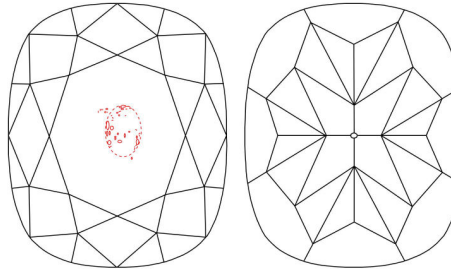

GIA NATURAL DIAMOND GRADING REPORT

January 13, 2022  
 GIA Report Number ..... 2416863598  
 Shape and Cutting Style ..... Cushion Modified Brilliant  
 Measurements ..... 6.76 x 6.45 x 4.43 mm

GRADING RESULTS

Carat Weight ..... 1.66 carat  
 Color Grade ..... J  
 Clarity Grade ..... S11

ADDITIONAL GRADING INFORMATION

Polish ..... Excellent  
 Symmetry ..... Excellent  
 Fluorescence ..... None  
 Inscription(s): GIA 2416863598  
**Comments:** Pinpoints are not shown.

PROPORTIONS

Profile not to actual proportions

CLARITY CHARACTERISTICS

KEY TO SYMBOLS\*

-  Cloud
-  Crystal
-  Needle

\* Red symbols denote internal characteristics (inclusions). Green or black symbols denote external characteristics (blemishes). Diagram is an approximate representation of the diamond, and symbols shown indicate type, position, and approximate size of clarity characteristics. All clarity characteristics may not be shown. Details of finish are not shown.