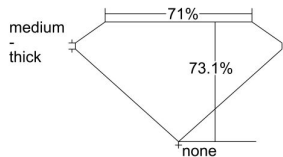

GIA®

FACSIMILE

GIA REPORT 2417119735

Verify this report at GIA.edu

GIA NATURAL DIAMOND DOSSIER®

December 03, 2021
GIA Report Number 2417119735
Shape and Cutting Style ..... Square Modified Brilliant
Measurements ..... 4.94 x 4.89 x 3.57 mm

GRADING RESULTS

Carat Weight ..... 0.71 carat
Color Grade ..... D
Clarity Grade VS1

ADDITIONAL GRADING INFORMATION

Polish ..... Excellent
Symmetry ..... Very Good
Fluorescence ..... None
Clarity Characteristics..... Crystal, Pinpoint, Needle, Cloud
Inscription(s): GIA 2417119735

PROPORTIONS

Profile not to actual proportions

GRADING SCALES

GIA COLOR SCALE		GIA CLARITY SCALE			
COLORLESS	D	VERY VERY SLIGHTLY INCLUDED	FLAWLESS		
	E		INTERNALLY FLAWLESS		
	F	VERY SLIGHTLY INCLUDED	VVS₁		
	G		VVS₂		
	H		VS₁		
	NEAR COLORLESS	I	SLIGHTLY INCLUDED	VS₂	
		J		SI₁	
		FAINT	K	INCLUDED	SI₂
			L		I₁
			M		I₂
VERT LIGHT	N	LIGHT	I₃		
	O				
	P				
	Q				
	R