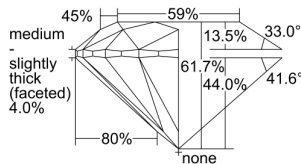

GIA®

FACSIMILE

GIA REPORT 2417149084

Verify this report at GIA.edu

GIA NATURAL DIAMOND DOSSIER®

November 03, 2021
GIA Report Number 2417149084
Shape and Cutting Style ..... Round Brilliant
Measurements ..... 6.21 - 6.24 x 3.84 mm

GRADING RESULTS

Carat Weight ..... 0.91 carat
Color Grade ..... J
Clarity Grade VS2
Cut Grade ..... Excellent

ADDITIONAL GRADING INFORMATION

Polish ..... Excellent
Symmetry ..... Excellent
Fluorescence ..... None
Clarity Characteristics ..... Twinning Wisp
Inscription(s): GIA 2417149084

PROPORTIONS

Profile to actual proportions

GRADING SCALES

GIA COLOR SCALE	GIA CLARITY SCALE	GIA CUT SCALE	
D	FLAWLESS	EXCELLENT	
E	INTERNALLY FLAWLESS		
F		VVS₁	VERY GOOD
G	VVS₂		
H	VS₁	GOOD	
I	VS₂		
J	SI₁	FAIR	
K	SI₂		
L	I₁	POOR	
M			
N			
O	I₂		
P			
Q			
R	I₃		
S			
T			
U			
V			
W			
X			
Y			
Z