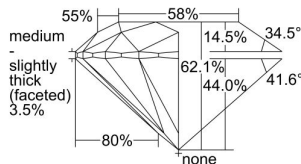

GIA®

FACSIMILE

GIA REPORT 2417162390

Verify this report at GIA.edu

GIA NATURAL DIAMOND DOSSIER®

November 07, 2021
GIA Report Number 2417162390
Shape and Cutting Style ..... Round Brilliant
Measurements ..... 5.72 - 5.74 x 3.56 mm

GRADING RESULTS

Carat Weight ..... 0.71 carat
Color Grade ..... E
Clarity Grade VS1
Cut Grade ..... Excellent

ADDITIONAL GRADING INFORMATION

Polish ..... Excellent
Symmetry ..... Excellent
Fluorescence ..... Faint
Clarity Characteristics..... Crystal, Pinpoint
Inscription(s): GIA 2417162390

PROPORTIONS

Profile to actual proportions