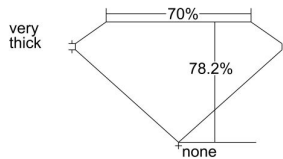

GIA®

FACSIMILE

GIA REPORT 2417174601

Verify this report at GIA.edu

GIA NATURAL DIAMOND DOSSIER®

December 07, 2021
GIA Report Number 2417174601
Shape and Cutting Style ..... Square Modified Brilliant
Measurements ..... 4.73 x 4.63 x 3.63 mm

GRADING RESULTS

Carat Weight ..... 0.71 carat
Color Grade ..... G
Clarity Grade SI1

ADDITIONAL GRADING INFORMATION

Polish ..... Very Good
Symmetry ..... Very Good
Fluorescence ..... None
Clarity Characteristics..... Crystal, Feather, Cloud
Inspection(s): GIA 2417174601

PROPORTIONS

Profile not to actual proportions

GRADING SCALES

GIA COLOR SCALE		GIA CLARITY SCALE			
COLORLESS	D	VERY VERY SLIGHTLY INCLUDED	FLAWLESS		
	E		INTERNALLY FLAWLESS		
	F	VERY SLIGHTLY INCLUDED	VVS₁		
	G		VVS₂		
	H		VS₁		
	NEAR COLORLESS	I	SLIGHTLY INCLUDED	VS₂	
		J		SI₁	
		FAINT	K	INCLUDED	SI₂
			L		I₁
			M		I₂
VERT LIGHT	N	LIGHT	I₃		
	O				
	P				
	Q				
	R