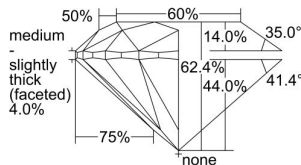

GIA®

FACSIMILE

GIA REPORT 2417179932

Verify this report at GIA.edu

GIA NATURAL DIAMOND DOSSIER®

November 09, 2021
GIA Report Number 2417179932
Shape and Cutting Style ..... Round Brilliant
Measurements ..... 5.63 - 5.68 x 3.53 mm

GRADING RESULTS

Carat Weight ..... 0.70 carat
Color Grade ..... D
Clarity Grade VS1
Cut Grade ..... Excellent

ADDITIONAL GRADING INFORMATION

Polish ..... Excellent
Symmetry ..... Excellent
Fluorescence ..... Faint
Clarity Characteristics..... Crystal, Feather, Pinpoint
Inscription(s): GIA 2417179932

PROPORTIONS

Profile to actual proportions

GRADING SCALES

GIA COLOR SCALE	GIA CLARITY SCALE	GIA CUT SCALE	
D	FLAWLESS	EXCELLENT	
E	INTERNALLY FLAWLESS		
F		VVS₁	VERY GOOD
G	VVS₂		
H	VS₁	GOOD	
I	VS₂		
J	SI₁	FAIR	
K	SI₂		
L	I₁	POOR	
M			
N	I₂		
O			
P	I₃		
Q			
R			
S			
T			
U			
V			
W			
X			
Y			
Z