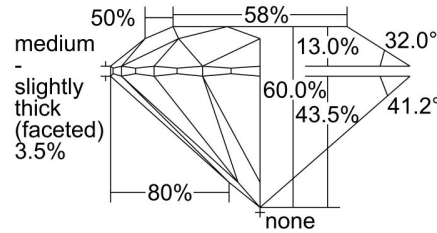

GIA NATURAL DIAMOND GRADING REPORT

November 10, 2021  
 GIA Report Number ..... 2417196485  
 Shape and Cutting Style ..... Round Brilliant  
 Measurements ..... 7.44 - 7.48 x 4.47 mm

GRADING RESULTS

Carat Weight ..... 1.50 carat  
 Color Grade ..... J  
 Clarity Grade ..... SI2  
 Cut Grade ..... Excellent

PROPORTIONS

Profile to actual proportions

CLARITY CHARACTERISTICS

KEY TO SYMBOLS\*

-  Twinning Wisp
-  Feather
-  Crystal
-  Needle

\* Red symbols denote internal characteristics (inclusions). Green or black symbols denote external characteristics (blemishes). Diagram is an approximate representation of the diamond, and symbols shown indicate type, position, and approximate size of clarity characteristics. All clarity characteristics may not be shown. Details of finish are not shown.