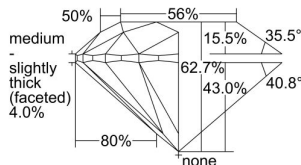

GIA®

FACSIMILE

GIA REPORT 2417310700

Verify this report at gia.edu

GIA NATURAL DIAMOND DOSSIER®

November 18, 2021
GIA Report Number 2417310700
Shape and Cutting Style ..... Round Brilliant
Measurements ..... 4.74 - 4.77 x 2.98 mm

GRADING RESULTS

Carat Weight ..... 0.41 carat
Color Grade I
Clarity Grade VS1
Cut Grade ..... Excellent

ADDITIONAL GRADING INFORMATION

Polish ..... Excellent
Symmetry ..... Excellent
Fluorescence ..... Faint
Clarity Characteristics ..... Crystal
Inscription(s): GIA 2417310700

PROPORTIONS

Profile to actual proportions

GRADING SCALES

GIA COLOR SCALE	GIA CLARITY SCALE	GIA CUT SCALE	
D	FLAWLESS	EXCELLENT	
E	INTERNALLY FLAWLESS		
F		VVS₁	VERY GOOD
G	VVS₂		
H	VS₁	GOOD	
I	VS₂		
J	SI₁	FAIR	
K	SI₂		
L	I₁	POOR	
M	I₂		
N	I₃		
O			
P			
Q			
R			
S			
T			
U			
V			
W			
X			
Y			
Z