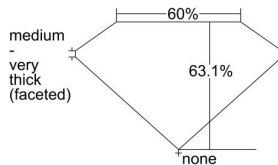

GIA®

FACSIMILE

GIA REPORT 2417342842

Verify this report at GIA.edu

GIA NATURAL DIAMOND DOSSIER®

November 24, 2021
GIA Report Number 2417342842
Shape and Cutting Style ..... Oval Brilliant
Measurements ..... 7.48 x 5.16 x 3.25 mm

GRADING RESULTS

Carat Weight ..... 0.81 carat
Color Grade ..... F
Clarity Grade VS2

ADDITIONAL GRADING INFORMATION

Polish ..... Excellent
Symmetry ..... Excellent
Fluorescence ..... None
Clarity Characteristics..... Feather, Cloud, Needle
Inscription(s): GIA 2417342842

PROPORTIONS

Profile not to actual proportions

GRADING SCALES

GIA COLOR SCALE		GIA CLARITY SCALE	
COLORLESS	D	VERY VERY SLIGHTLY INCLUDED	FLAWLESS
	E		INTERNALLY FLAWLESS
	F		VVS₁
	G		VVS₂
	H		VS₁
	I		VS₂
	J		SI₁
	K		SI₂
	L		I₁
	M		I₂
NEAR COLORLESS	N	SLIGHTLY INCLUDED	I₃
	O		
	P		
	Q		
FAINT	R		
	S		
	T		
	U		
VERT LIGHT	V		
	W		
	X		
	Y		
LIGHT	Z