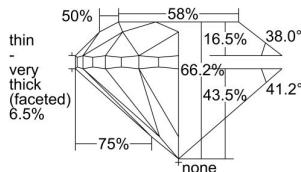

GIA®

FACSIMILE

GIA REPORT 2417397020

Verify this report at GIA.edu

GIA NATURAL DIAMOND DOSSIER®

December 02, 2021
GIA Report Number 2417397020
Shape and Cutting Style ..... Round Brilliant
Measurements ..... 4.87 - 4.90 x 3.24 mm

GRADING RESULTS

Carat Weight ..... 0.50 carat
Color Grade ..... L, Faint Brown
Clarity Grade VS1
Cut Grade ..... Good

ADDITIONAL GRADING INFORMATION

Polish ..... Excellent
Symmetry ..... Very Good
Fluorescence ..... None
Clarity Characteristics ..... Crystal, Pinpoint
Inscription(s): GIA 2417397020

PROPORTIONS

Profile to actual proportions