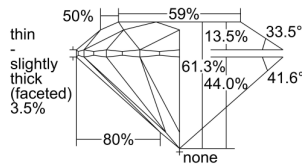

GIA®

FACSIMILE

GIA REPORT

2417433691

Verify this report at GIA.edu

GIA NATURAL DIAMOND DOSSIER®

November 27, 2021
GIA Report Number 2417433691
Shape and Cutting Style ..... Round Brilliant
Measurements ..... 4.42 - 4.45 x 2.72 mm

GRADING RESULTS

Carat Weight ..... 0.32 carat
Color Grade ..... E
Clarity Grade ..... Internally Flawless
Cut Grade ..... Excellent

ADDITIONAL GRADING INFORMATION

Polish ..... Excellent
Symmetry ..... Excellent
Fluorescence ..... Medium Blue
Clarity Characteristics ..... Minor Details of Polish
Inscription(s): GIA 2417433691

PROPORTIONS

GRADING SCALES

GIA COLOR SCALE

COLORED	D
	E
	F
	G
	H
	I
	J
NEAR COLORLESS	K
	L
	M
	N
	O
	P
	R
	S
	T
	U
	V
	W
	X
	Y
LIGHT	Z

GIA CLARITY SCALE

VERY VERY SLIGHTLY INCLUDED	FLAWLESS
	INTERNALLY FLAWLESS
VERY SLIGHTLY INCLUDED	VVS₁
	VVS₂
SLIGHTLY INCLUDED	VS₁
	VS₂
INCLUDED	SI₁
	SI₂
	I₁
	I₂
	I₃

GIA CUT SCALE

EXCELLENT
VERY GOOD
GOOD
FAIR
POOR