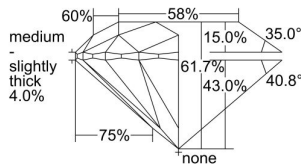

GIA®

FACSIMILE

GIA REPORT 2417490619

Verify this report at GIA.edu

GIA NATURAL DIAMOND DOSSIER®

December 05, 2021
GIA Report Number 2417490619
Shape and Cutting Style ..... Round Brilliant
Measurements ..... 6.26 - 6.28 x 3.87 mm

GRADING RESULTS

Carat Weight ..... 0.94 carat
Color Grade ..... G
Clarity Grade VS2
Cut Grade ..... Excellent

ADDITIONAL GRADING INFORMATION

Polish ..... Excellent
Symmetry ..... Excellent
Fluorescence ..... Faint
Clarity Characteristics ..... Cloud
Inscription(s): GIA 2417490619

PROPORTIONS

Profile to actual proportions

GRADING SCALES

GIA COLOR SCALE	GIA CLARITY SCALE	GIA CUT SCALE	
D	FLAWLESS	EXCELLENT	
E	INTERNALLY FLAWLESS		
F		VVS₁	VERY GOOD
G	VVS₂		
H	VS₁	GOOD	
I	VS₂		
J	SI₁	FAIR	
K	SI₂		
L	I₁	POOR	
M	I₂		
N	I₃		
O			
P			
Q			
R			
S			
T			
U			
V			
W			
X			
Y			
Z