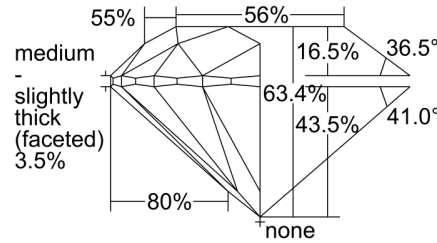

GIA NATURAL DIAMOND GRADING REPORT

August 22, 2023
GIA Report Number 2417525571
Shape and Cutting Style Round Brilliant
Measurements 7.94 - 8.00 x 5.05 mm

GRADING RESULTS

Carat Weight 2.00 carat
Color Grade J
Clarity Grade SI2
Cut Grade Excellent

ADDITIONAL GRADING INFORMATION

Polish Excellent
Symmetry Excellent
Fluorescence None
Inscription(s): GIA 2417525571

PROPORTIONS

Profile to actual proportions

CLARITY CHARACTERISTICS

KEY TO SYMBOLS*

- Feather
- Cloud
- Indented Natural

* Red symbols denote internal characteristics (inclusions). Green or black symbols denote external characteristics (blemishes). Diagram is an approximate representation of the diamond, and symbols shown indicate type, position, and approximate size of clarity characteristics. All clarity characteristics may not be shown. Details of finish are not shown.