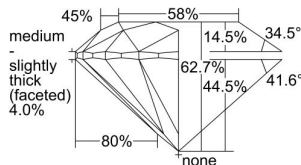

GIA®

FACSIMILE

GIA REPORT 2417565163

Verify this report at GIA.edu

GIA NATURAL DIAMOND DOSSIER®

December 09, 2021
GIA Report Number 2417565163
Shape and Cutting Style ..... Round Brilliant
Measurements ..... 4.80 - 4.84 x 3.02 mm

GRADING RESULTS

Carat Weight ..... 0.43 carat
Color Grade ..... D
Clarity Grade VS1
Cut Grade ..... Excellent

ADDITIONAL GRADING INFORMATION

Polish ..... Excellent
Symmetry ..... Excellent
Fluorescence ..... Faint
Clarity Characteristics ..... Crystal, Pinpoint
Inscription(s): GIA 2417565163

PROPORTIONS

Profile to actual proportions