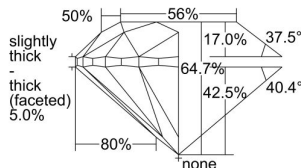

GIA®

FACSIMILE

GIA REPORT 2417593176

Verify this report at GIA.edu

GIA NATURAL DIAMOND DOSSIER®

December 20, 2021
GIA Report Number 2417593176
Shape and Cutting Style ..... Round Brilliant
Measurements ..... 5.25 - 5.30 x 3.41 mm

GRADING RESULTS

Carat Weight ..... 0.60 carat
Color Grade ..... H
Clarity Grade S11
Cut Grade ..... Very Good

ADDITIONAL GRADING INFORMATION

Polish ..... Very Good
Symmetry ..... Very Good
Fluorescence ..... Very Strong Blue
Clarity Characteristics ..... Crystal
Inscription(s): GIA 2417593176

PROPORTIONS

Profile to actual proportions

GRADING SCALES

GIA COLOR SCALE

COLORLESS	D
	E
	F
	G
	H
	I
	J
NEAR COLORLESS	K
	L
	M
	N
	O
	P
	R
	S
	T
	U
	V
	W
	X
	Y
LIGHT	Z

GIA CLARITY SCALE

VERY VERY SLIGHTLY INCLUDED	FLAWLESS
	INTERNALLY FLAWLESS
VERY SLIGHTLY INCLUDED	VVS₁
	VVS₂
SLIGHTLY INCLUDED	VS₁
	VS₂
INCLUDED	S1₁
	S1₂
	I₁
	I₂
	I₃

GIA CUT SCALE

EXCELLENT
VERY GOOD
GOOD
FAIR
POOR