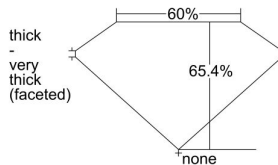

GIA®

FACSIMILE

GIA REPORT 2417634296

Verify this report at GIA.edu

GIA NATURAL DIAMOND DOSSIER®

December 16, 2021
GIA Report Number 2417634296
Shape and Cutting Style ..... Oval Brilliant
Measurements ..... 6.60 x 5.00 x 3.27 mm

GRADING RESULTS

Carat Weight ..... 0.70 carat
Color Grade ..... J
Clarity Grade VS2

ADDITIONAL GRADING INFORMATION

Polish ..... Excellent
Symmetry ..... Very Good
Fluorescence ..... Faint
Clarity Characteristics ..... Crystal, Cloud
Inspection(s): GIA 2417634296

PROPORTIONS

Profile not to actual proportions

GRADING SCALES

GIA COLOR SCALE		GIA CLARITY SCALE			
COLORLESS	D	VERY VERY SLIGHTLY INCLUDED	FLAWLESS		
	E		INTERNALLY FLAWLESS		
	F		VVS₁		
	G		VVS₂		
	NEAR COLORLESS	H	VERY SLIGHTLY INCLUDED	VS₁	
		I		VS₂	
		FAINT	J	SLIGHTLY INCLUDED	S₁
			K		S₂
	L		I₁		
	VERT LIGHT		M	INCLUDED	I₂
N			I₃		
O					
P					
Q					
R					
LIGHT	S				
	T				
	U				
	V				
	W				
	X				
Y					
Z