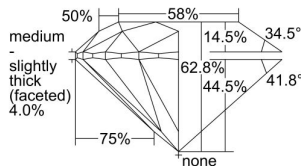

GIA®

FACSIMILE

GIA REPORT 2417663479

Verify this report at GIA.edu

GIA NATURAL DIAMOND DOSSIER®

December 27, 2021
GIA Report Number **2417663479**
Shape and Cutting Style ..... **Round Brilliant**
Measurements ..... **4.28 - 4.32 x 2.70 mm**

GRADING RESULTS

Carat Weight ..... **0.31 carat**
Color Grade ..... **E**
Clarity Grade **VS2**
Cut Grade ..... **Excellent**

ADDITIONAL GRADING INFORMATION

Polish ..... **Excellent**
Symmetry ..... **Very Good**
Fluorescence ..... **None**
Clarity Characteristics ..... **Cavity**
Inscription(s): **GIA 2417663479**

PROPORTIONS

Profile to actual proportions

GRADING SCALES

GIA COLOR SCALE

COLOREDNESS	D
	E
	F
	G
	H
	I
	J
NEAR COLORLESS	K
	L
Faint	M
	N
	O
	P
Very Light	R
	S
	T
	U
	V
Light	W
	X
	Y
	Z

GIA CLARITY SCALE

VERY VERY SLIGHTLY INCLUDED	FLAWLESS
	INTERNALLY FLAWLESS
VERY SLIGHTLY INCLUDED	VVS₁
	VVS₂
SLIGHTLY INCLUDED	VS₁
	VS₂
INCLUDED	SI₁
	SI₂
	I₁
	I₂
	I₃

GIA CUT SCALE

EXCELLENT
VERY GOOD
GOOD
FAIR
POOR