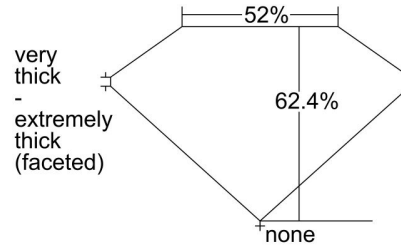

**GIA NATURAL DIAMOND GRADING REPORT**

 December 22, 2021  
 GIA Report Number ..... 2417729588  
 Shape and Cutting Style ..... Oval Brilliant  
 Measurements ..... 7.72 x 5.48 x 3.42 mm

**GRADING RESULTS**

 Carat Weight ..... 1.00 carat  
 Color Grade ..... K  
 Clarity Grade ..... SI1

**ADDITIONAL GRADING INFORMATION**

 Polish ..... Excellent  
 Symmetry ..... Very Good  
 Fluorescence ..... None  
 Inscription(s): GIA 2417729588

**Comments:** Additional pinpoints are not shown. Clouds are not shown.

**PROPORTIONS**

Profile not to actual proportions

**CLARITY CHARACTERISTICS**

**KEY TO SYMBOLS\***

-  Feather
-  Natural
-  Crystal
-  Pinpoint
-  Indented Natural

\* Red symbols denote internal characteristics (inclusions). Green or black symbols denote external characteristics (blemishes). Diagram is an approximate representation of the diamond, and symbols shown indicate type, position, and approximate size of clarity characteristics. All clarity characteristics may not be shown. Details of finish are not shown.