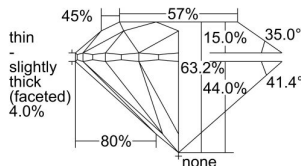

GIA®

FACSIMILE

GIA REPORT 2417745274

Verify this report at GIA.edu

GIA NATURAL DIAMOND DOSSIER®

December 23, 2021
GIA Report Number 2417745274
Shape and Cutting Style ..... Round Brilliant
Measurements ..... 4.66 - 4.70 x 2.95 mm

GRADING RESULTS

Carat Weight ..... 0.40 carat
Color Grade I
Clarity Grade S11
Cut Grade ..... Excellent

ADDITIONAL GRADING INFORMATION

Polish ..... Very Good
Symmetry ..... Excellent
Fluorescence ..... None
Clarity Characteristics ..... Crystal
Inscription(s): GIA 2417745274

PROPORTIONS

Profile to actual proportions

GRADING SCALES

GIA COLOR SCALE	GIA CLARITY SCALE	GIA CUT SCALE
COLOURLESS	FLAWLESS	EXCELLENT
D	INTERNALLY FLAWLESS	
E	VVS₁	VERY GOOD
F		
G	VS₁	GOOD
H		
I	SI₁	FAIR
J		
K	I₁	POOR
L		
M	I₂	
N		
O	I₃	
P		
Q		
R		
S		
T		
U		
V		
W		
X		
Y		
Z