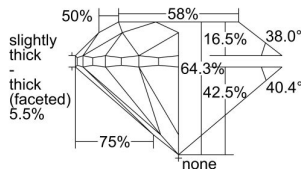

GIA®

FACSIMILE

GIA REPORT 2417767281

Verify this report at GIA.edu

GIA NATURAL DIAMOND DOSSIER®

December 28, 2021
GIA Report Number 2417767281
Shape and Cutting Style ..... Round Brilliant
Measurements ..... 4.87 - 4.92 x 3.14 mm

GRADING RESULTS

Carat Weight ..... 0.48 carat
Color Grade I
Clarity Grade S11
Cut Grade ..... Very Good

ADDITIONAL GRADING INFORMATION

Polish ..... Excellent
Symmetry ..... Very Good
Fluorescence ..... Faint
Clarity Characteristics ..... Cloud, Crystal
Inscription(s): GIA 2417767281

PROPORTIONS

Profile to actual proportions