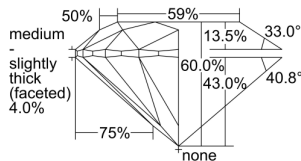

GIA®

FACSIMILE

GIA REPORT 2417829873

Verify this report at GIA.edu

GIA NATURAL DIAMOND DOSSIER®

December 30, 2021
GIA Report Number 2417829873
Shape and Cutting Style ..... Round Brilliant
Measurements ..... 4.43 - 4.45 x 2.66 mm

GRADING RESULTS

Carat Weight ..... 0.32 carat
Color Grade ..... H
Clarity Grade VS1
Cut Grade ..... Excellent

ADDITIONAL GRADING INFORMATION

Polish ..... Excellent
Symmetry ..... Excellent
Fluorescence ..... Strong Blue
Clarity Characteristics..... Crystal, Pinpoint
Inscription(s): GIA 2417829873

PROPORTIONS

Profile to actual proportions

GRADING SCALES

GIA COLOR SCALE	GIA CLARITY SCALE	GIA CUT SCALE	
D	FLAWLESS	EXCELLENT	
E	INTERNALLY FLAWLESS		
F		VVS₁	VERY GOOD
G	VVS₂		
H	VS₁	GOOD	
I	VS₂		
J	SI₁	FAIR	
K	SI₂		
L	I₁	POOR	
M			
N			
O	I₂		
P			
Q	I₃		
R			
S			
T			
U			
V			
W			
X			
Y			
Z