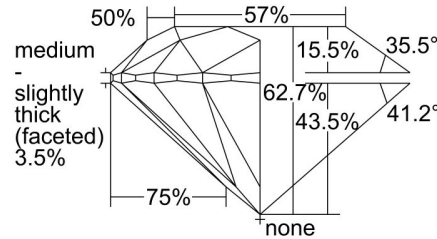

GIA NATURAL DIAMOND GRADING REPORT

January 12, 2022
 GIA Report Number 2417928692
 Shape and Cutting Style Round Brilliant
 Measurements 6.43 - 6.46 x 4.05 mm

GRADING RESULTS

Carat Weight 1.03 carat
 Color Grade I
 Clarity Grade SI1
 Cut Grade Excellent

ADDITIONAL GRADING INFORMATION

Polish Excellent
 Symmetry Excellent
 Fluorescence Faint
 Inscription(s): GIA 2417928692
Comments: Pinpoints are not shown.

PROPORTIONS

Profile to actual proportions

CLARITY CHARACTERISTICS

KEY TO SYMBOLS*

- Crystal
- ∖ Needle

* Red symbols denote internal characteristics (inclusions). Green or black symbols denote external characteristics (blemishes). Diagram is an approximate representation of the diamond, and symbols shown indicate type, position, and approximate size of clarity characteristics. All clarity characteristics may not be shown. Details of finish are not shown.