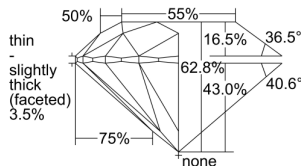

GIA®

FACSIMILE

GIA REPORT 2417934698

Verify this report at GIA.edu

GIA NATURAL DIAMOND DOSSIER®

January 07, 2022
GIA Report Number 2417934698
Shape and Cutting Style ..... Round Brilliant
Measurements ..... 5.41 - 5.43 x 3.41 mm

GRADING RESULTS

Carat Weight ..... 0.62 carat
Color Grade ..... G
Clarity Grade VS2
Cut Grade ..... Excellent

ADDITIONAL GRADING INFORMATION

Polish ..... Excellent
Symmetry ..... Excellent
Fluorescence ..... None
Clarity Characteristics ..... Cloud
Inscription(s): GIA 2417934698

PROPORTIONS

Profile to actual proportions

GRADING SCALES

GIA COLOR SCALE	GIA CLARITY SCALE	GIA CUT SCALE	
D	FLAWLESS	EXCELLENT	
E	INTERNALLY FLAWLESS		
F		VVS₁	VERY GOOD
G	VVS₂		
H	VS₁	GOOD	
I	VS₂		
J	SI₁	FAIR	
K	SI₂		
L	I₁	POOR	
M	I₂		
N	I₃		
O			
P			
Q			
R			
S			
T			
U			
V			
W			
X			
Y			
Z