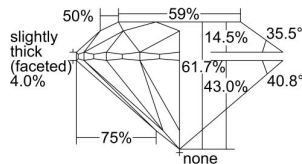

GIA®

FACSIMILE

GIA REPORT 2418924755

Verify this report at GIA.edu

GIA NATURAL DIAMOND DOSSIER®

January 07, 2022
GIA Report Number 2418924755
Shape and Cutting Style ..... Round Brilliant
Measurements ..... 5.78 - 5.81 x 3.58 mm

GRADING RESULTS

Carat Weight ..... 0.75 carat
Color Grade ..... H
Clarity Grade VS1
Cut Grade ..... Excellent

ADDITIONAL GRADING INFORMATION

Polish ..... Excellent
Symmetry ..... Excellent
Fluorescence ..... None
Clarity Characteristics ..... Cloud, Crystal, Needle
Inscription(s): GIA 2418924755

PROPORTIONS

Profile to actual proportions

GRADING SCALES

GIA COLOR SCALE	GIA CLARITY SCALE	GIA CUT SCALE	
D	FLAWLESS	EXCELLENT	
E	INTERNALLY FLAWLESS		
F		VVS₁	VERY GOOD
G	VVS₂		
H	VS₁	GOOD	
I	VS₂		
J	SI₁	FAIR	
K	SI₂		
L	I₁	POOR	
M	I₂		
N	I₃		
O			
P			
Q			
R			
S			
T			
U			
V			
W			
X			
Y			
Z