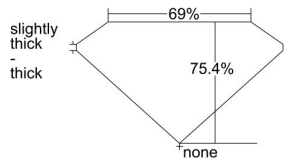

GIA®

FACSIMILE

GIA REPORT 2418929628

Verify this report at GIA.edu

GIA NATURAL DIAMOND DOSSIER®

January 06, 2022
GIA Report Number 2418929628
Shape and Cutting Style ..... Square Modified Brilliant
Measurements ..... 4.51 x 4.47 x 3.37 mm

GRADING RESULTS

Carat Weight ..... 0.60 carat
Color Grade ..... K
Clarity Grade VS2

ADDITIONAL GRADING INFORMATION

Polish ..... Excellent
Symmetry ..... Very Good
Fluorescence ..... Faint
Clarity Characteristics ..... Crystal
Inscription(s): GIA 2418929628

PROPORTIONS

Profile not to actual proportions

GRADING SCALES

GIA COLOR SCALE		GIA CLARITY SCALE			
COLORLESS	D	VERY VERY SLIGHTLY INCLUDED	FLAWLESS		
	E		INTERNALLY FLAWLESS		
	F	VERY SLIGHTLY INCLUDED	VVS₁		
	G		VVS₂		
	H		VS₁		
	NEAR COLORLESS	I	SLIGHTLY INCLUDED	VS₂	
		J		SI₁	
		FAINT	K	INCLUDED	SI₂
			L		I₁
			M		I₂
VERT LIGHT	N	INCLUDED	I₃		
	O				
	P				
	Q				
	R				
	S				
	T				
LIGHT	U				
	V				
	W				
	X				
Y					
Z